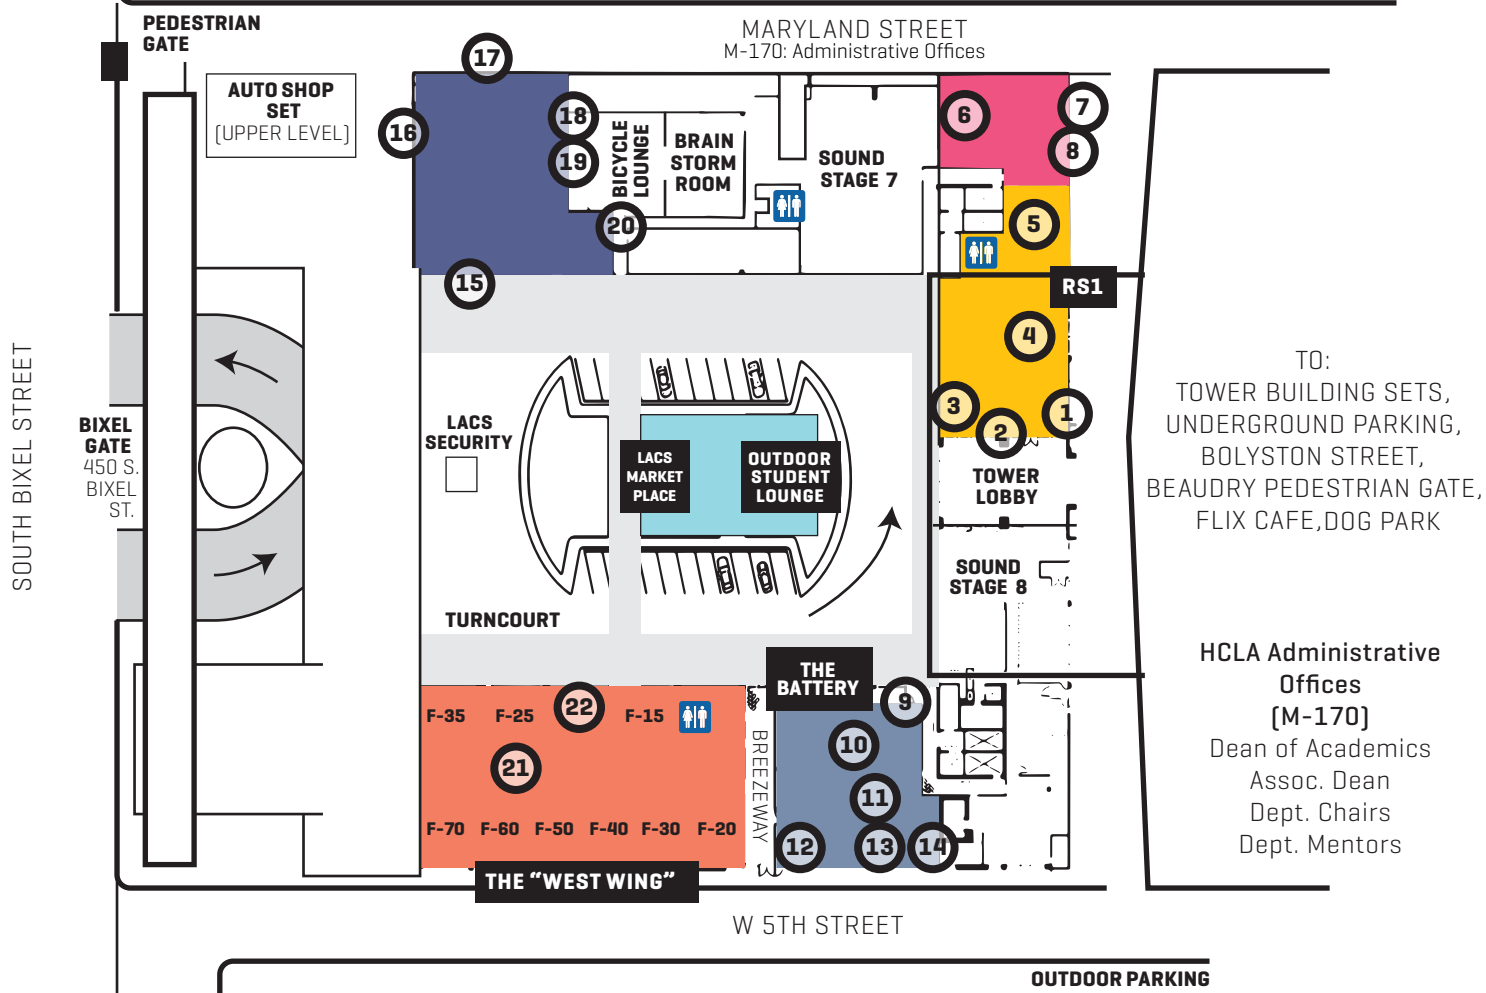

HUSSIAN COLLEGE

IN STUDIO

LOS ANGELES

1201 W 5TH STREET, F-10
LOS ANGELES, CA 90017

CAMPUS MAP

SOUND STAGES 1-6

REV 08.04.21

RS-1 PRODUCTION HUB

- 1. SELF TAPE STUDIO
- 2. ADVANCED PRODUCTION LAB
- 3. RECORDING BOOTH
- 4. RS-1 SOUNDSTAGE
- 5. EDITING LAB

6. M-10 DANCE STUDIO

7. VOCAL LAB 1

8. VOCAL LAB 2

THE BATTERY

- 9. RECEPTION
- 10. STUDENT LOUNGE & STUDY PODS
- 11. SMALL SCREENING ROOM
- 12. LARGE SCREENING ROOM
- 13. PRODUCTION FACULTY OFFICE
- 14. PRODUCTION FACULTY OFFICE

THE "EAST WING"

- 15. STUDIO M-40
- 16. DANCE STUDIO 1
- 17. DRESSING ROOMS
- 18. PROP/COSTUME STAGING
- 19. PROP/COSTUME STAGING
- 20. EQUIPMENT ROOM

THE "WEST WING"

- 21. FACULTY LOUNGE
- 22. COMPUTER LAB
- F-20 - CLASSROOM
- F-25 - CLASSROOM
- F-30 - BAR SET
- F-35 - TAP STUDIO
- F-40 - CLASSROOM
- F-50 - CLASSROOM
- F-60 - CLASSROOM
- F-70 - CLASSROOM